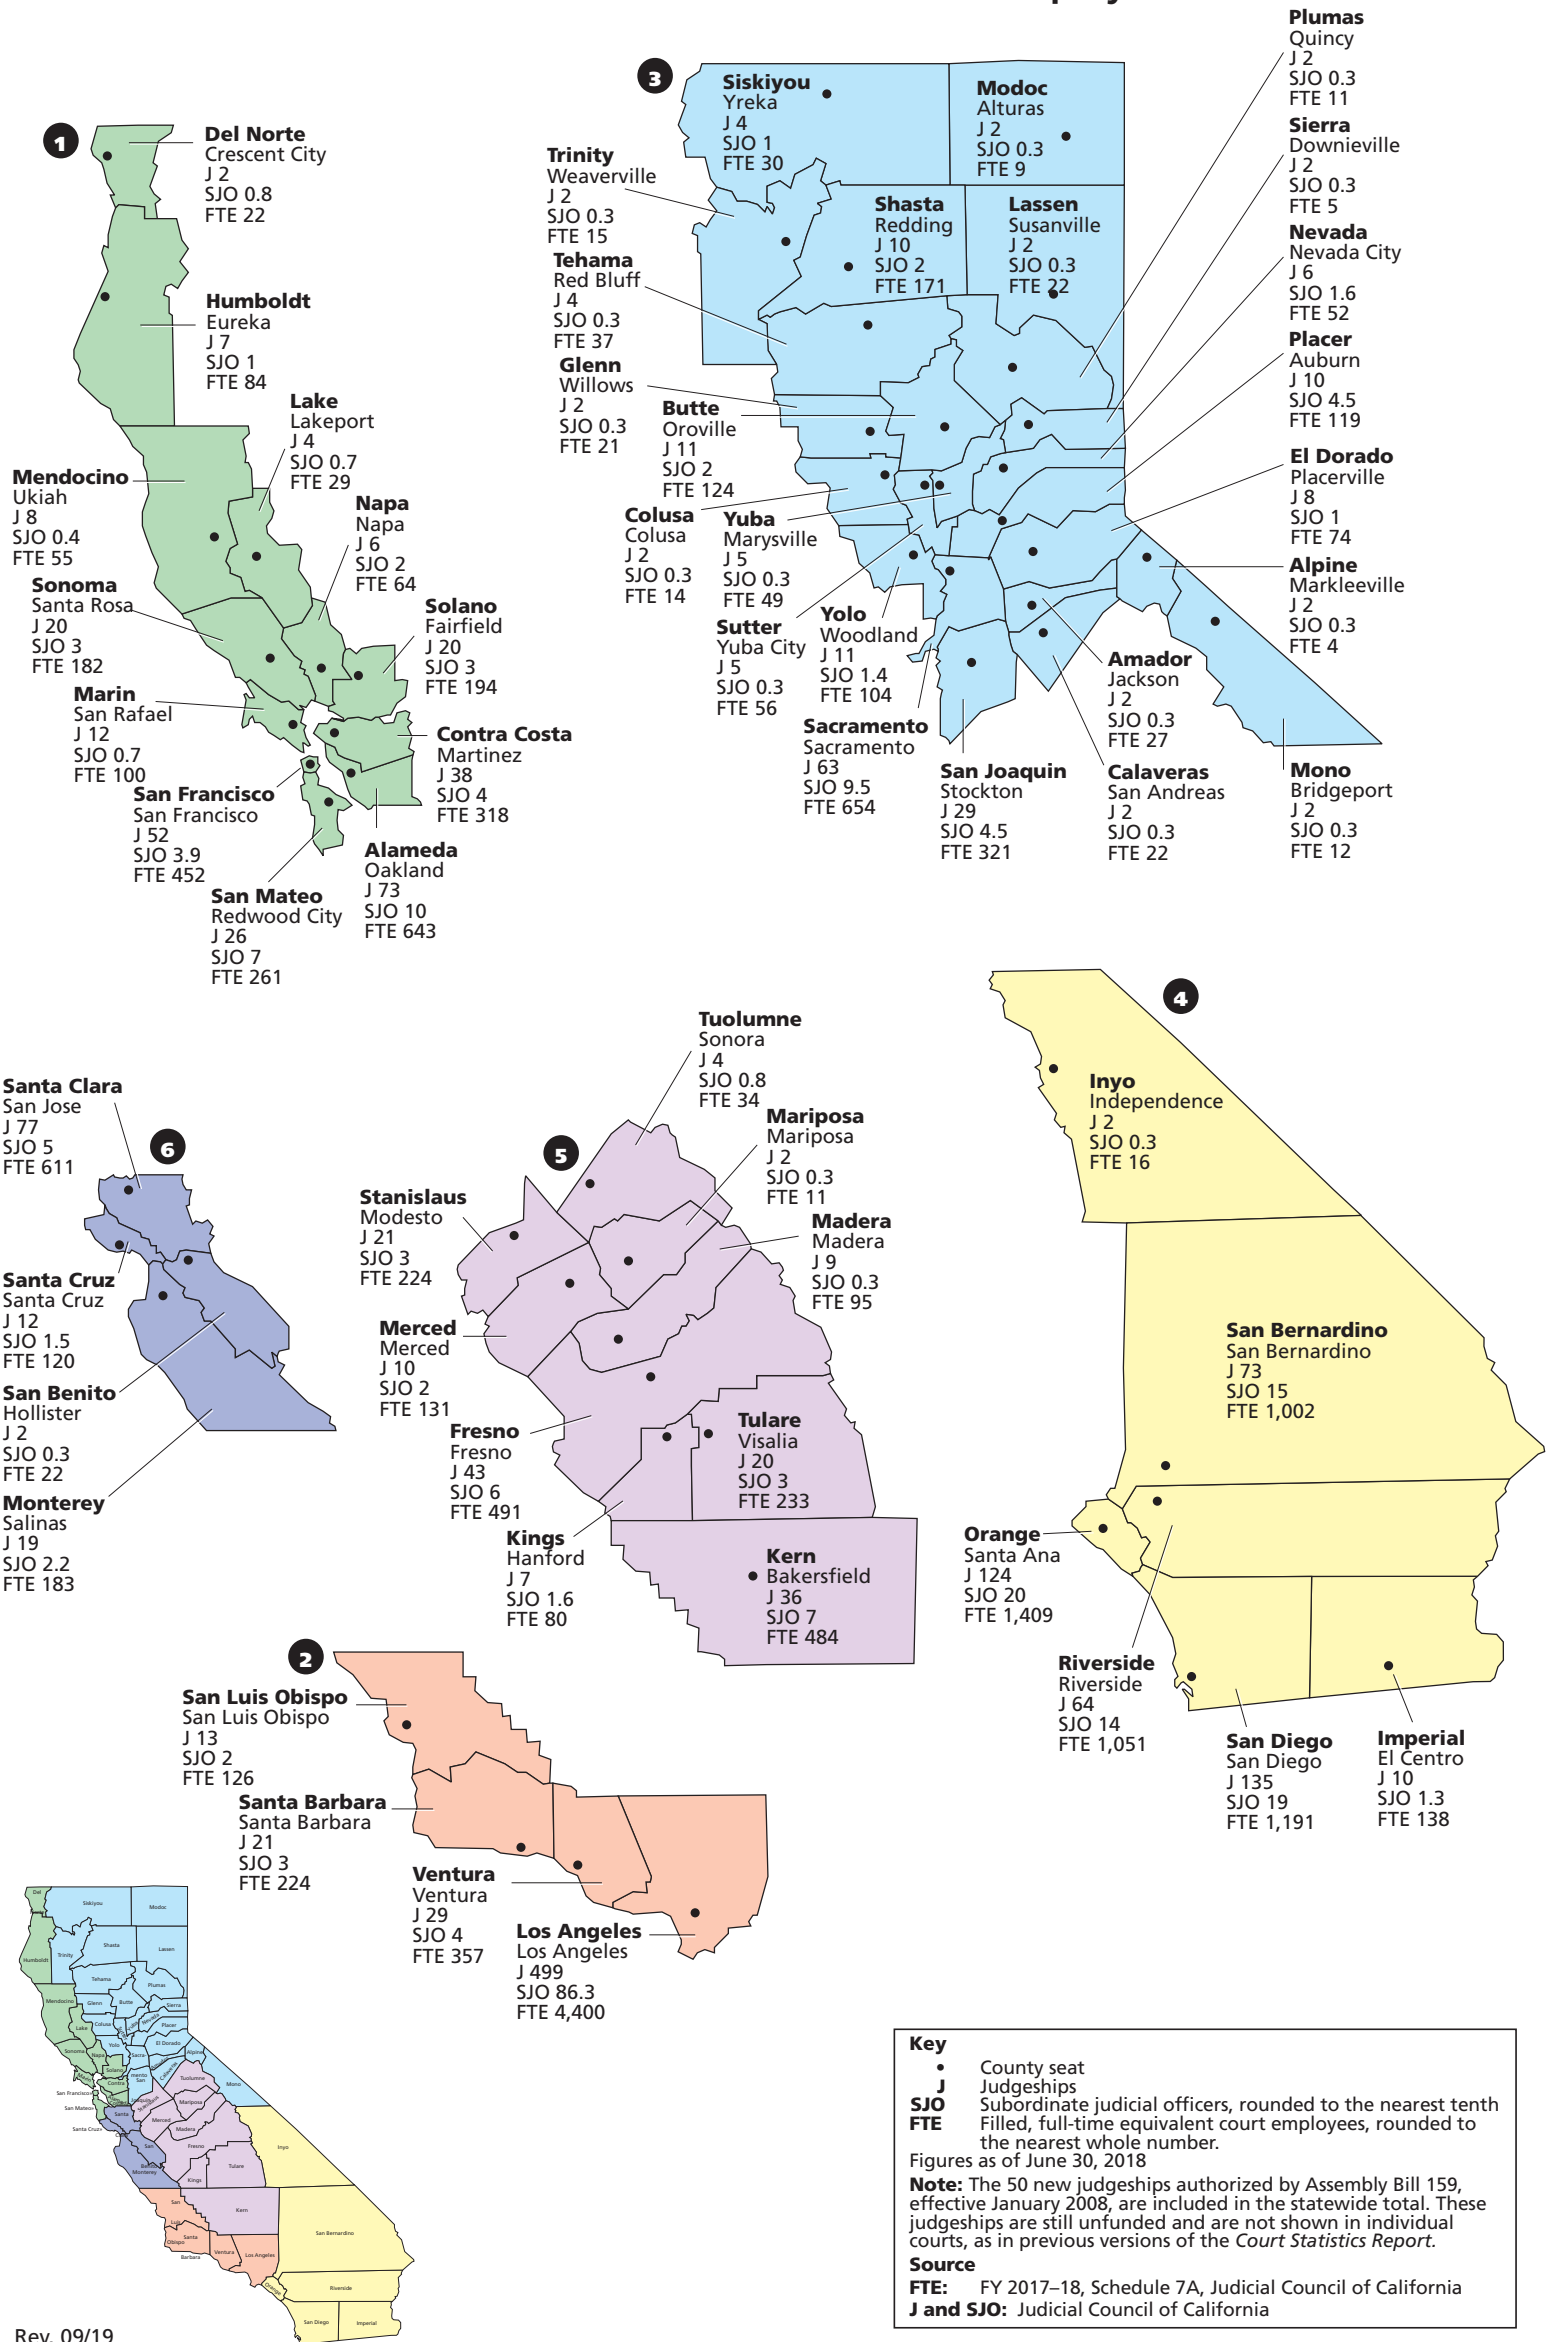

California Judicial Officers and Court Employees

Rev. 09/19

First Appellate District
Justices 20
FTE 116 **1**

Second Appellate District
Justices 32
FTE 263 **2**

Third Appellate District
Justices 11
FTE 93 **3**

Fourth Appellate District
Justices 26
FTE 207 **4**

Fifth Appellate District
Justices 10
FTE 77 **5**

Sixth Appellate District
Justices 7
FTE 50 **6**

Supreme Court
Justices 7
FTE 162

Superior Courts
Authorized judges **1,738**
Authorized SJOs **266.1**
Total FTEs **16,989**