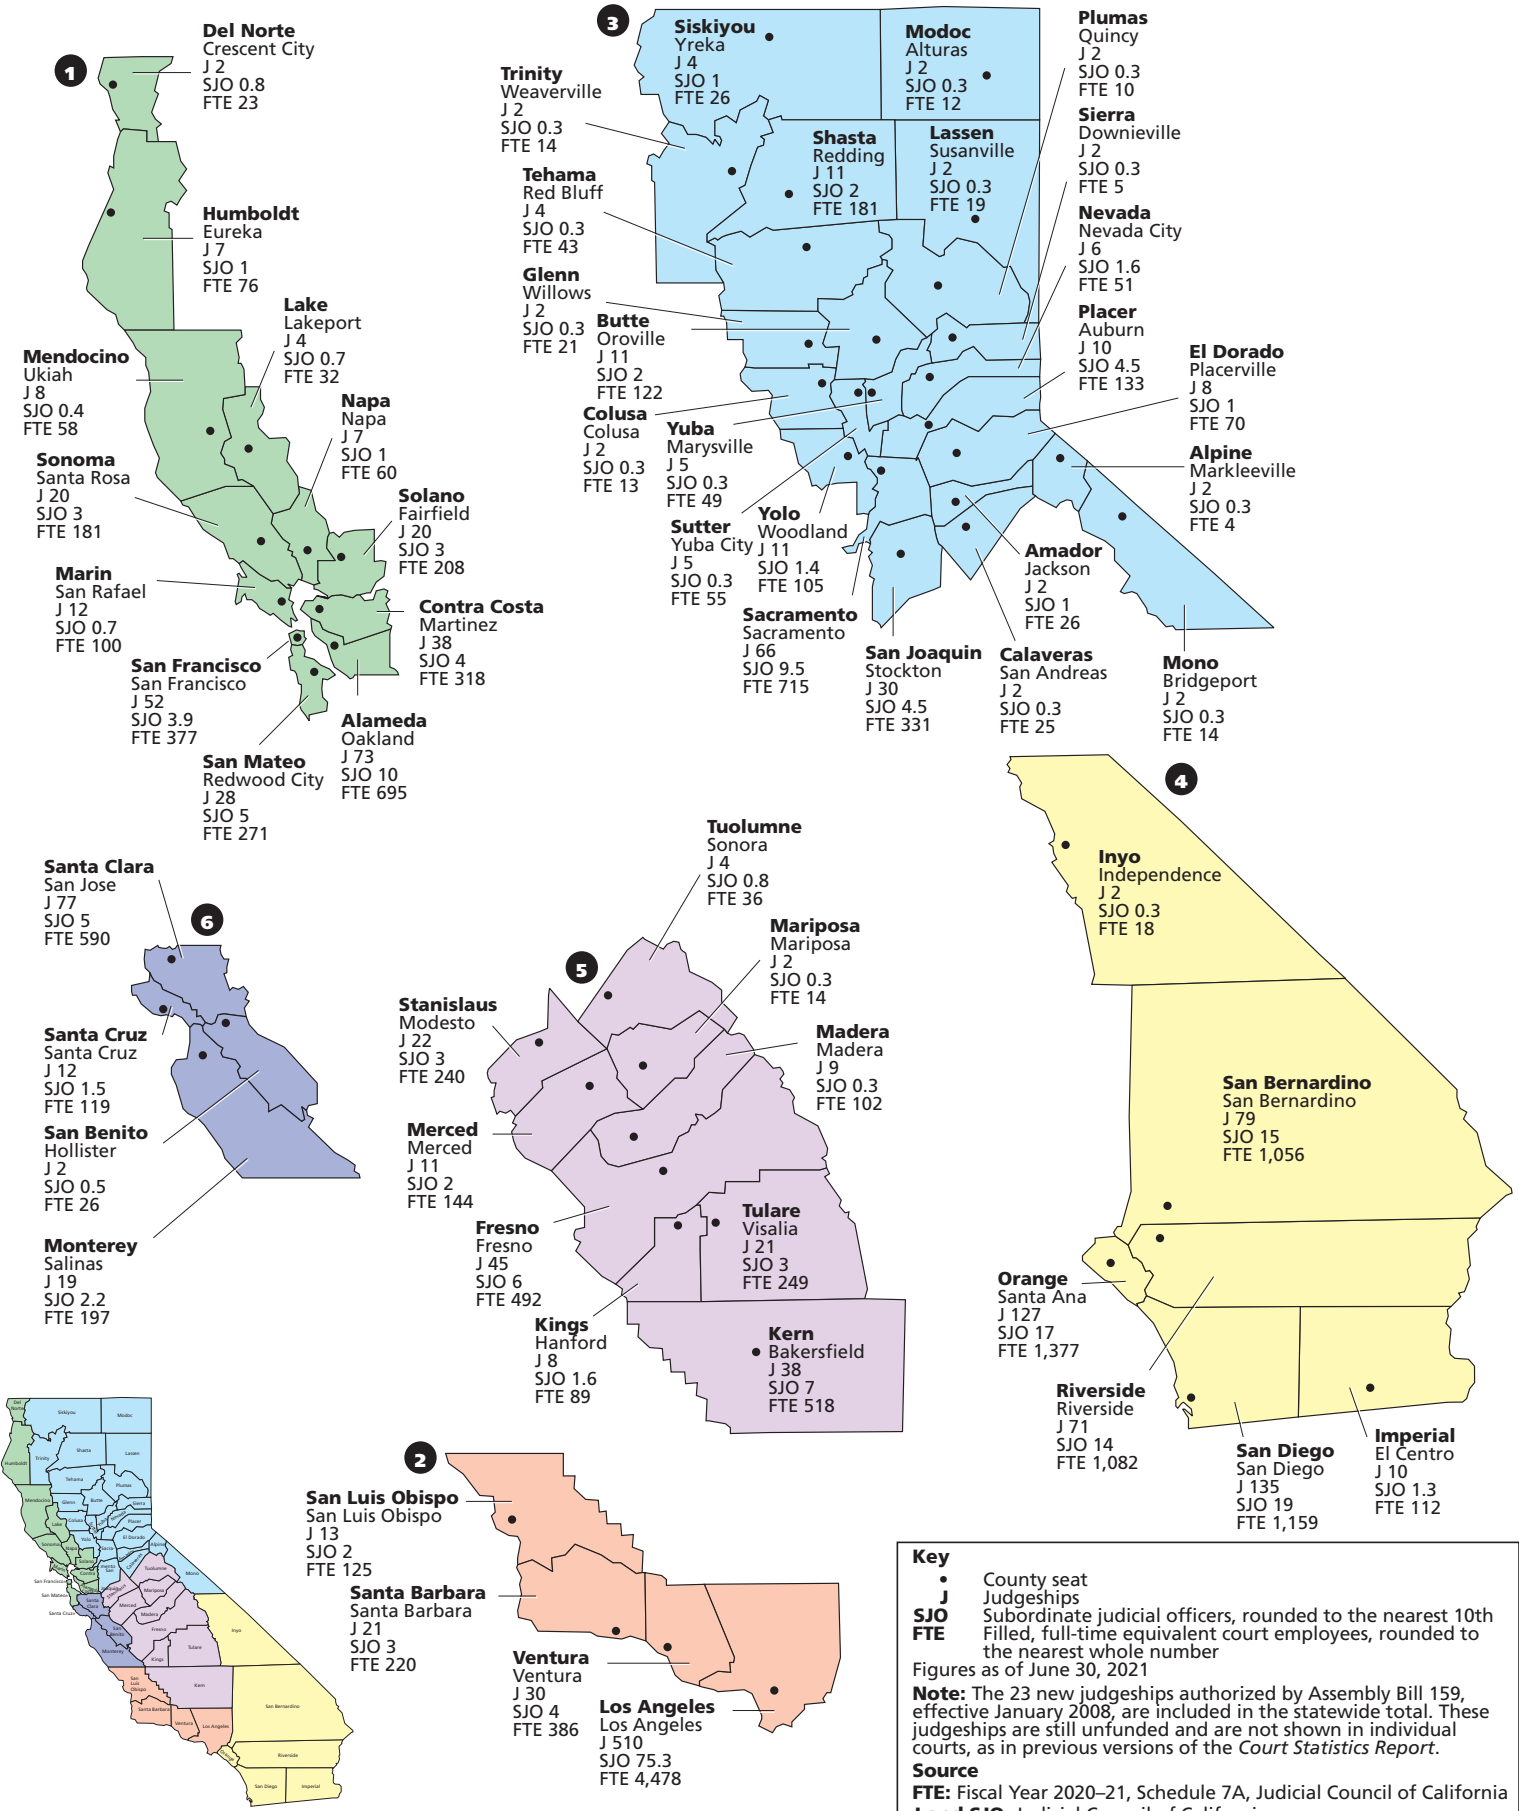

California Judicial Officers and Court Employees

Rev. 02/22

First Appellate District Justices 20 FTE 113 1	Second Appellate District Justices 32 FTE 244 2	Third Appellate District Justices 11 FTE 87 3	Fourth Appellate District Justices 26 FTE 195 4	Fifth Appellate District Justices 10 FTE 77 5	Sixth Appellate District Justices 7 FTE 46 6	Supreme Court Justices 7 FTE 146	Superior Courts Authorized judges 1,755 Authorized SJO 250 Total FTE 17,267
---	--	--	--	--	---	---	--