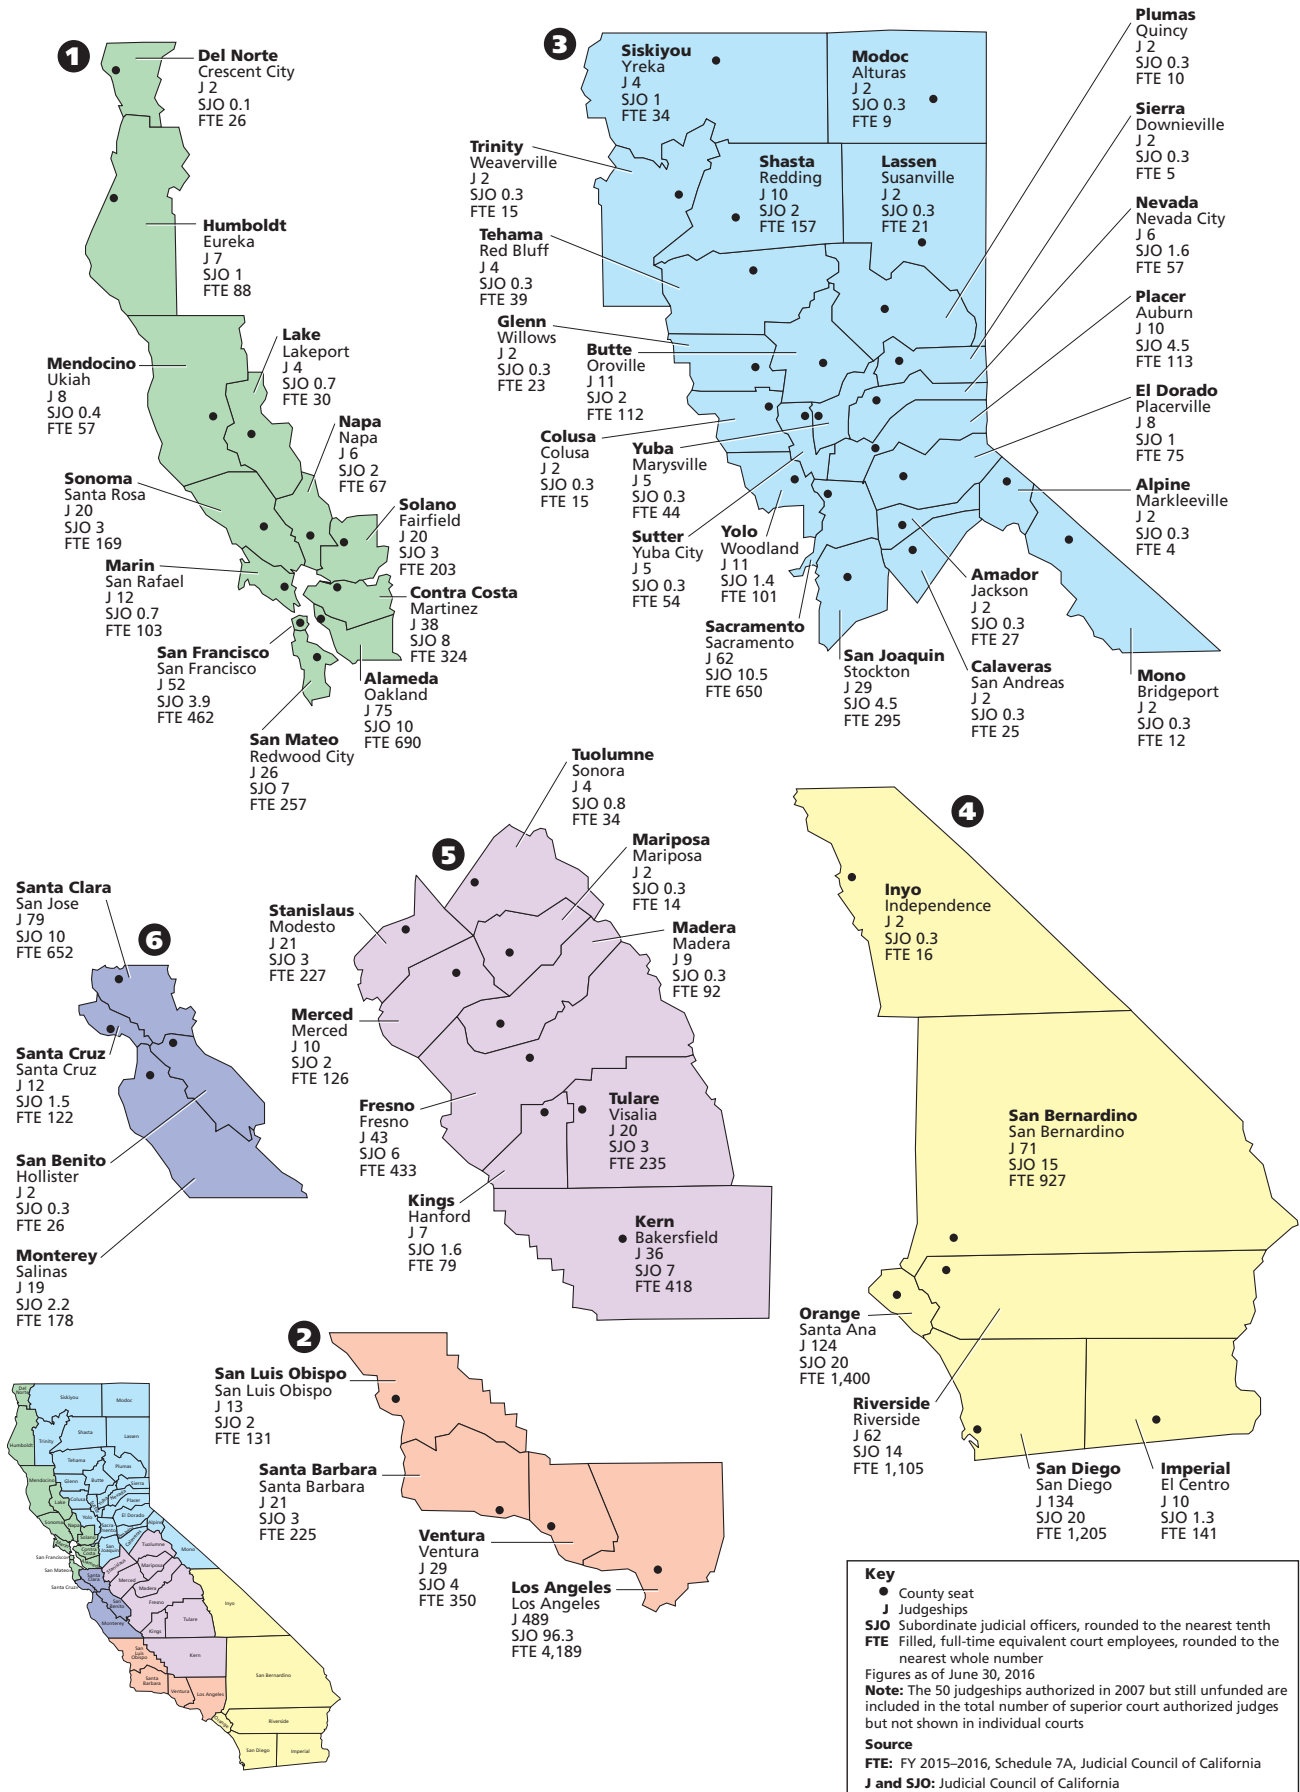

# California Judicial Officers and Court Employees

**First Appellate District**  
Justices 20  
FTE 95 **1**

**Second Appellate District**  
Justices 32  
FTE 233 **2**

**Third Appellate District**  
Justices 11  
FTE 79 **3**

**Fourth Appellate District**  
Justices 25  
FTE 170 **4**

**Fifth Appellate District**  
Justices 10  
FTE 71 **5**

**Sixth Appellate District**  
Justices 7  
FTE 45 **6**

**Supreme Court**  
Justices 7  
FTE 149

**Superior Courts**  
Authorized judges 1,726  
Authorized SJOs 286  
Total FTEs 16,695