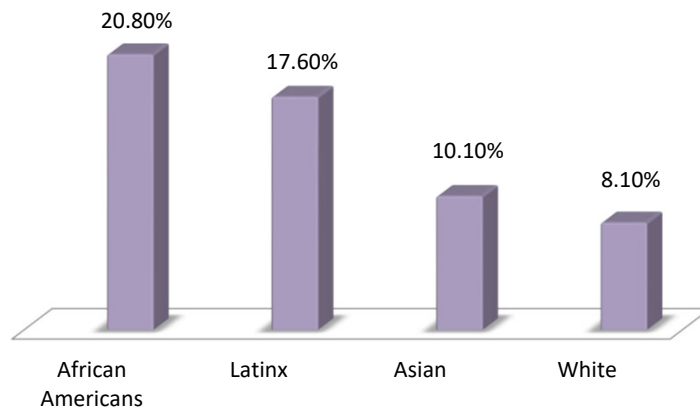

Poverty Workshop

- Overall Poverty Rate in the United States:
11.8%
- California: **14.81%**
- Nevada: **14.03%**

Rates of Poverty by Race

Median Household Wealth

Families with Kids

- Children in poverty: 16.2%
- Single dads in poverty: 12.7%
- Single moms in poverty: 24.9%

Is Poverty More an Urban problem?

Impact of education

- No High School diploma: 25.9%
- High School diploma, no college: 12.7%
- Some college: 8.4%
- College degree: 4.4%

Domestic Violence against Women: 1 in 4

- Non-fatal DV: women 20-24
- >50% women murder victims → by intimate partner
- 85% of all batterers as children
 - witnessed DV in their homes, or
 - were abused themselves.

fa26163900 freeart.com ©

There are 3800 animal shelters in the US