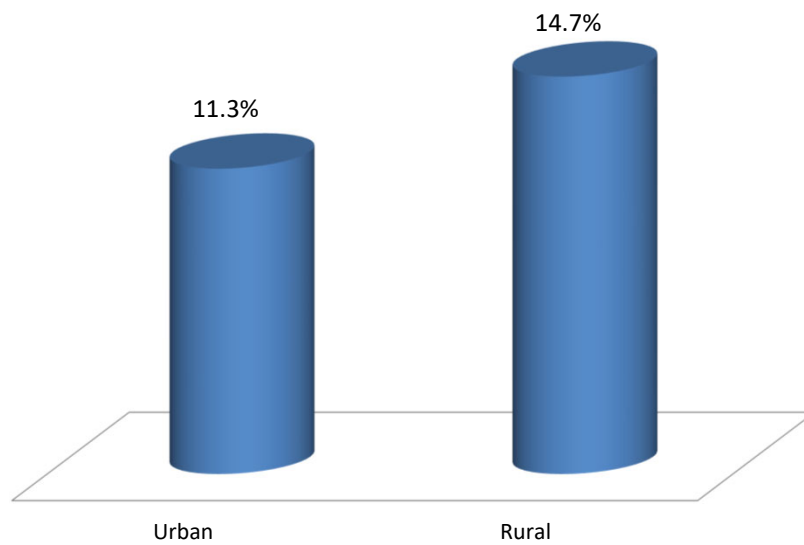

Poverty Workshop

- Overall Poverty Rate in the United States:
11.8%
- California: **14.81%**
- Nevada: **14.03%**

Rates of Poverty by Race

Median Household Wealth

Families with Kids

- Children in poverty: 16.2%
- Single dads in poverty: 12.7%
- Single moms in poverty: 24.9%

Is Poverty More an Urban problem?

Impact of education

- No High School diploma: 25.9%
- High School diploma, no college: 12.7%
- Some college: 8.4%
- College degree: 4.4%

Domestic Violence against Women: 1 in 4

- Non-fatal DV: women 20-24
- >50% women murder victims → by intimate partner
- 85% of all batterers as children
 - witnessed DV in their homes, or
 - were abused themselves.

fa26163900 freeart.com ©

There are 3800 animal shelters in the US