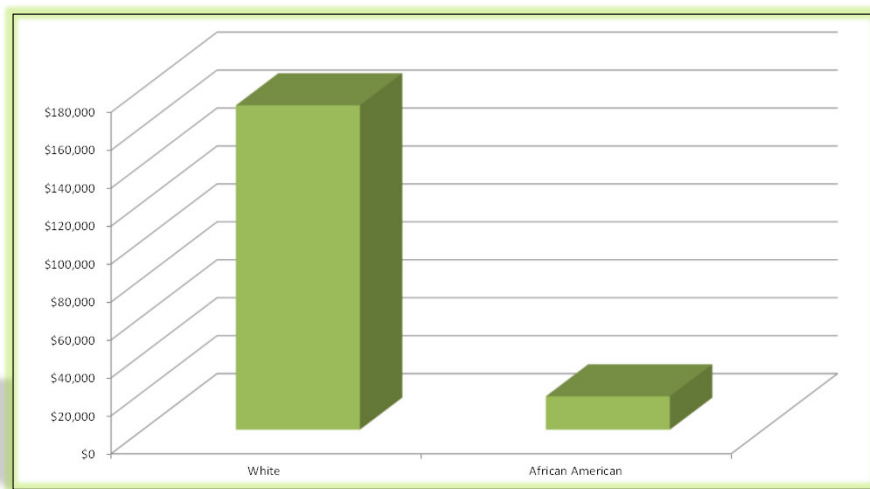

Poverty Workshop

- Overall Poverty Rate in the United States:
11.8%
- California: **14.81%**
- Nevada: **14.03%**

Rates of Poverty by Race

Median Household Wealth

Families with Kids

- Children in poverty: 16.2%
- Single dads in poverty: 12.7%
- Single moms in poverty: 24.9%

Is Poverty More an Urban problem?

Impact of education

- No High School diploma: 25.9%
- High School diploma, no college: 12.7%
- Some college: 8.4%
- College degree: 4.4%

Domestic Violence against Women: 1 in 4

- Non-fatal DV: women 20-24
- >50% women murder victims → by intimate partner
- 85% of all batterers as children
 - witnessed DV in their homes, or
 - were abused themselves.

fa26163900 freeart.com ©

There are 3800 animal shelters in the US