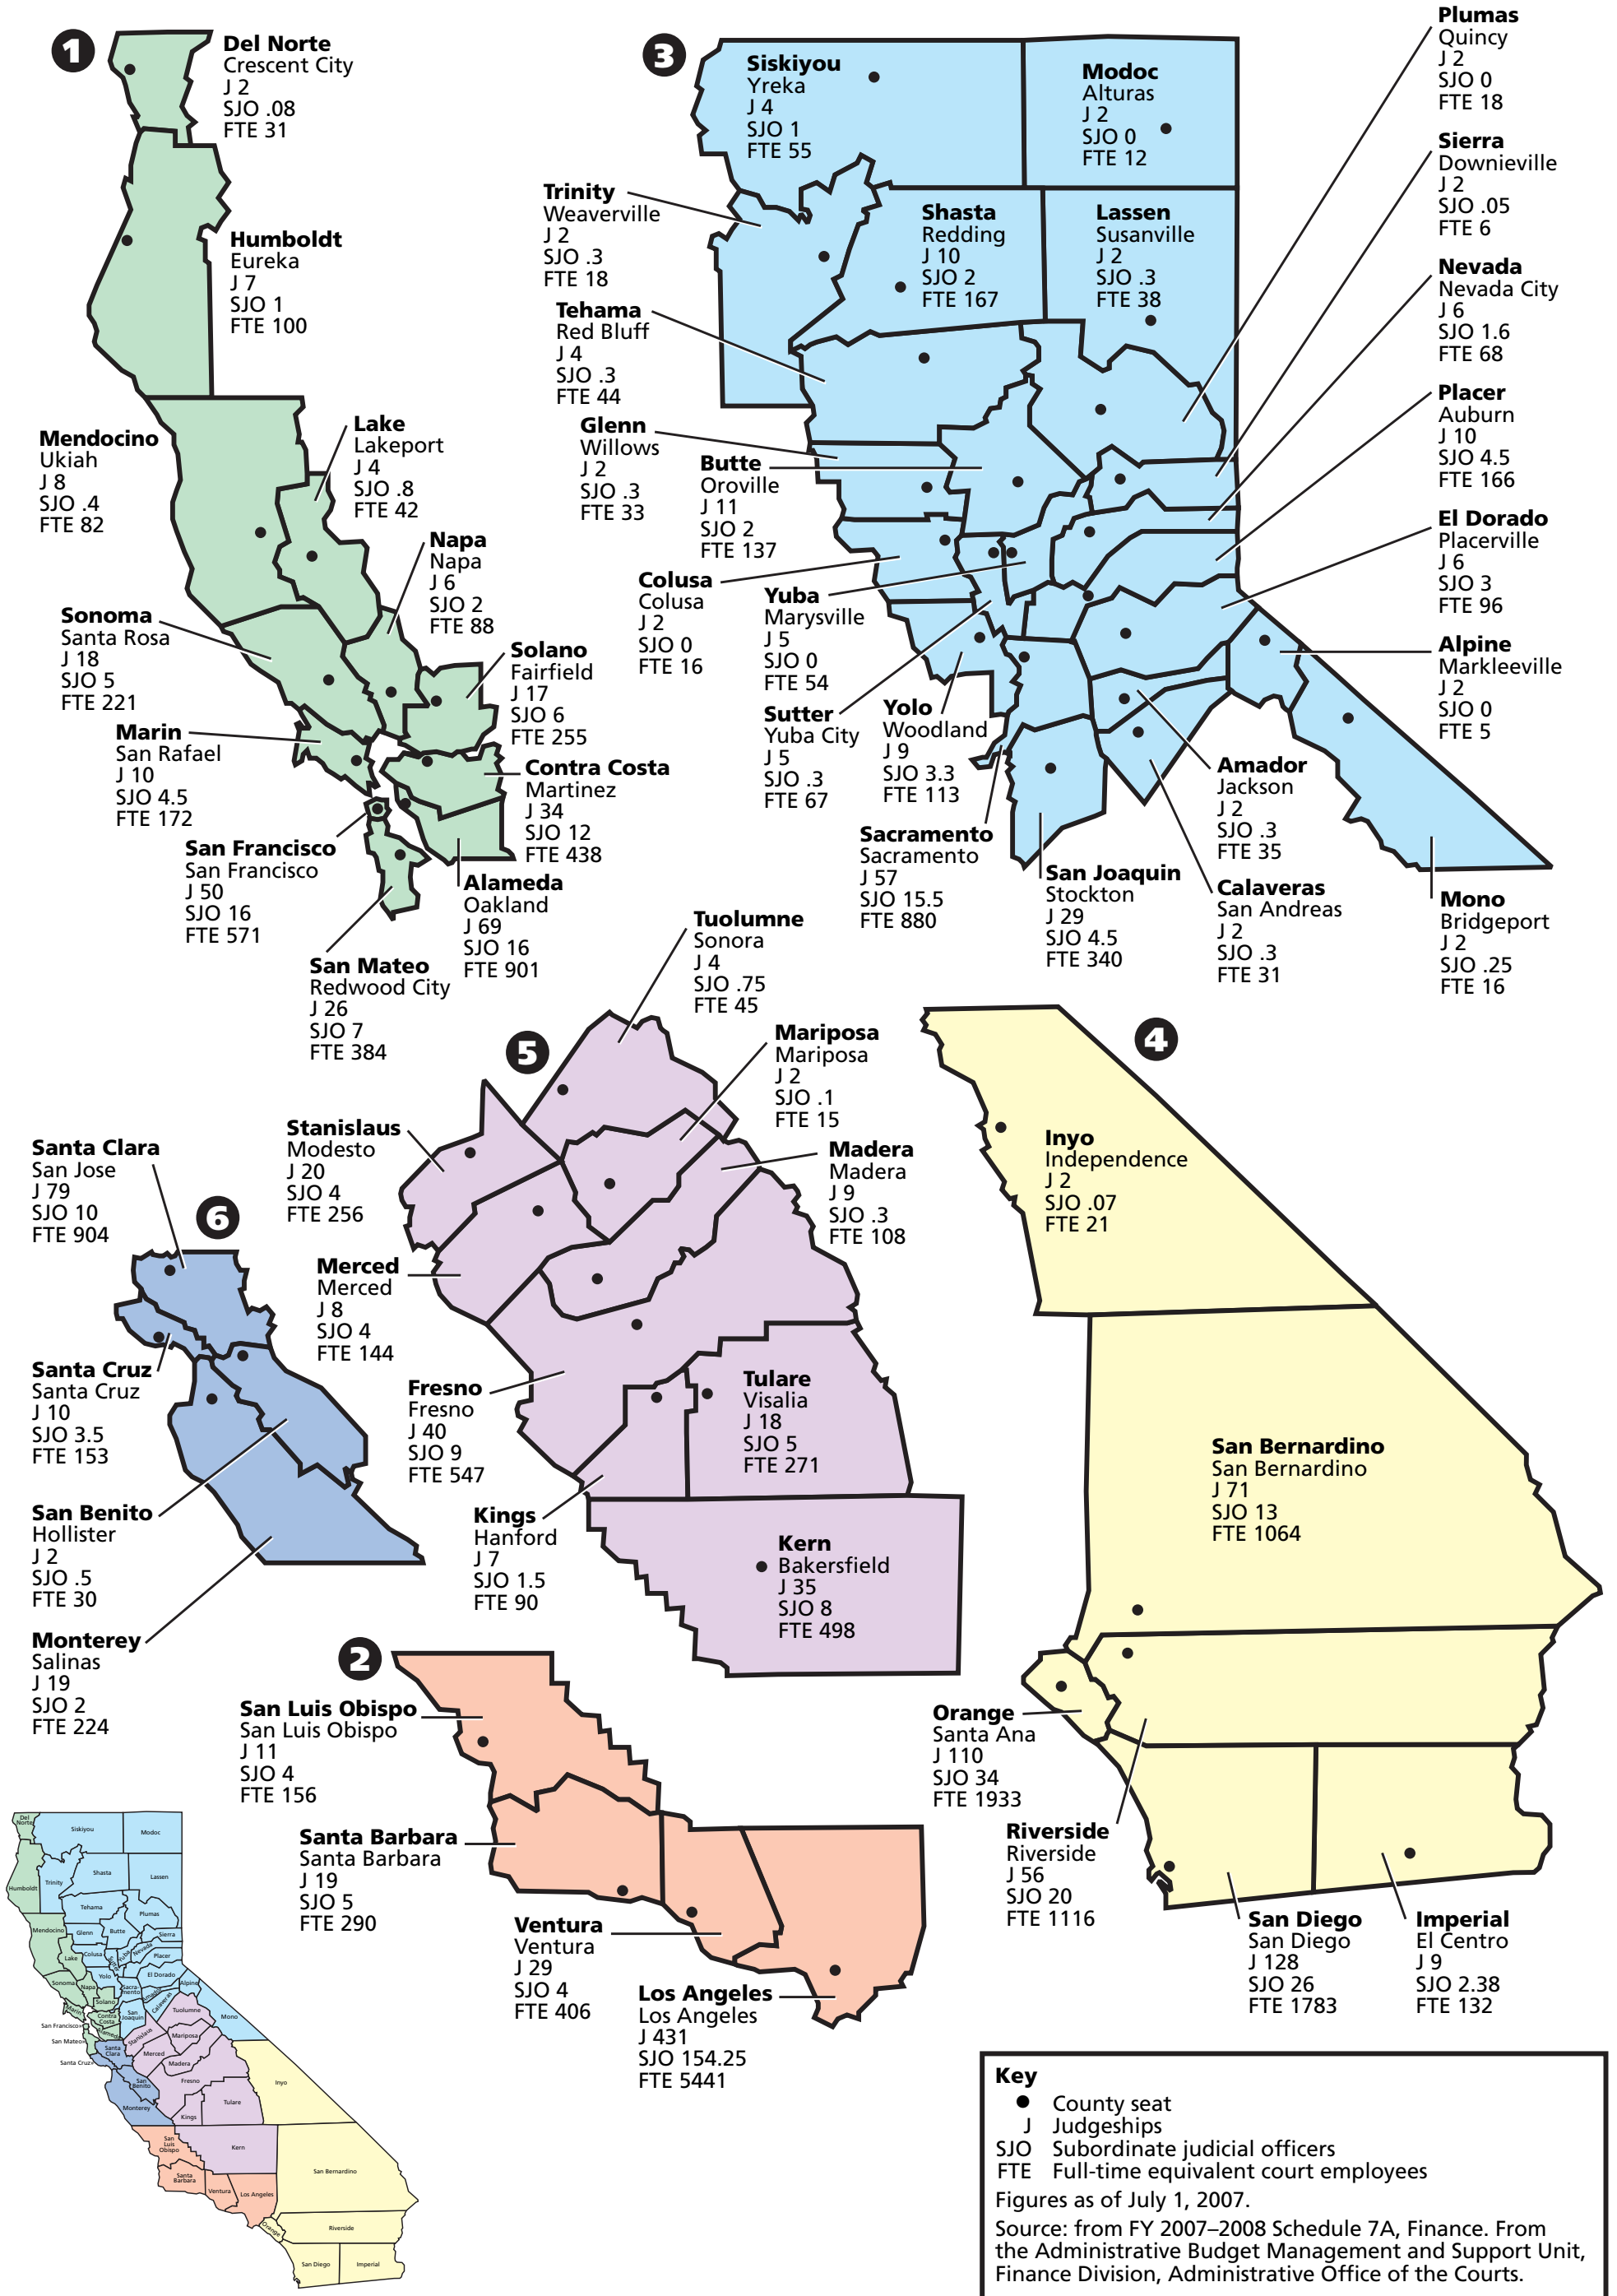

California Judicial Officers and Court Employees

Supreme Court Justices 7 FTE 138	First Appellate District Justices 20 FTE 112	Second Appellate District Justices 32 FTE 257	Third Appellate District Justices 11 FTE 88.5	Fourth Appellate District Justices 25 FTE 185	Fifth Appellate District Justices 10 FTE 70	Sixth Appellate District Justices 7 FTE 49
---	---	--	--	--	--	---